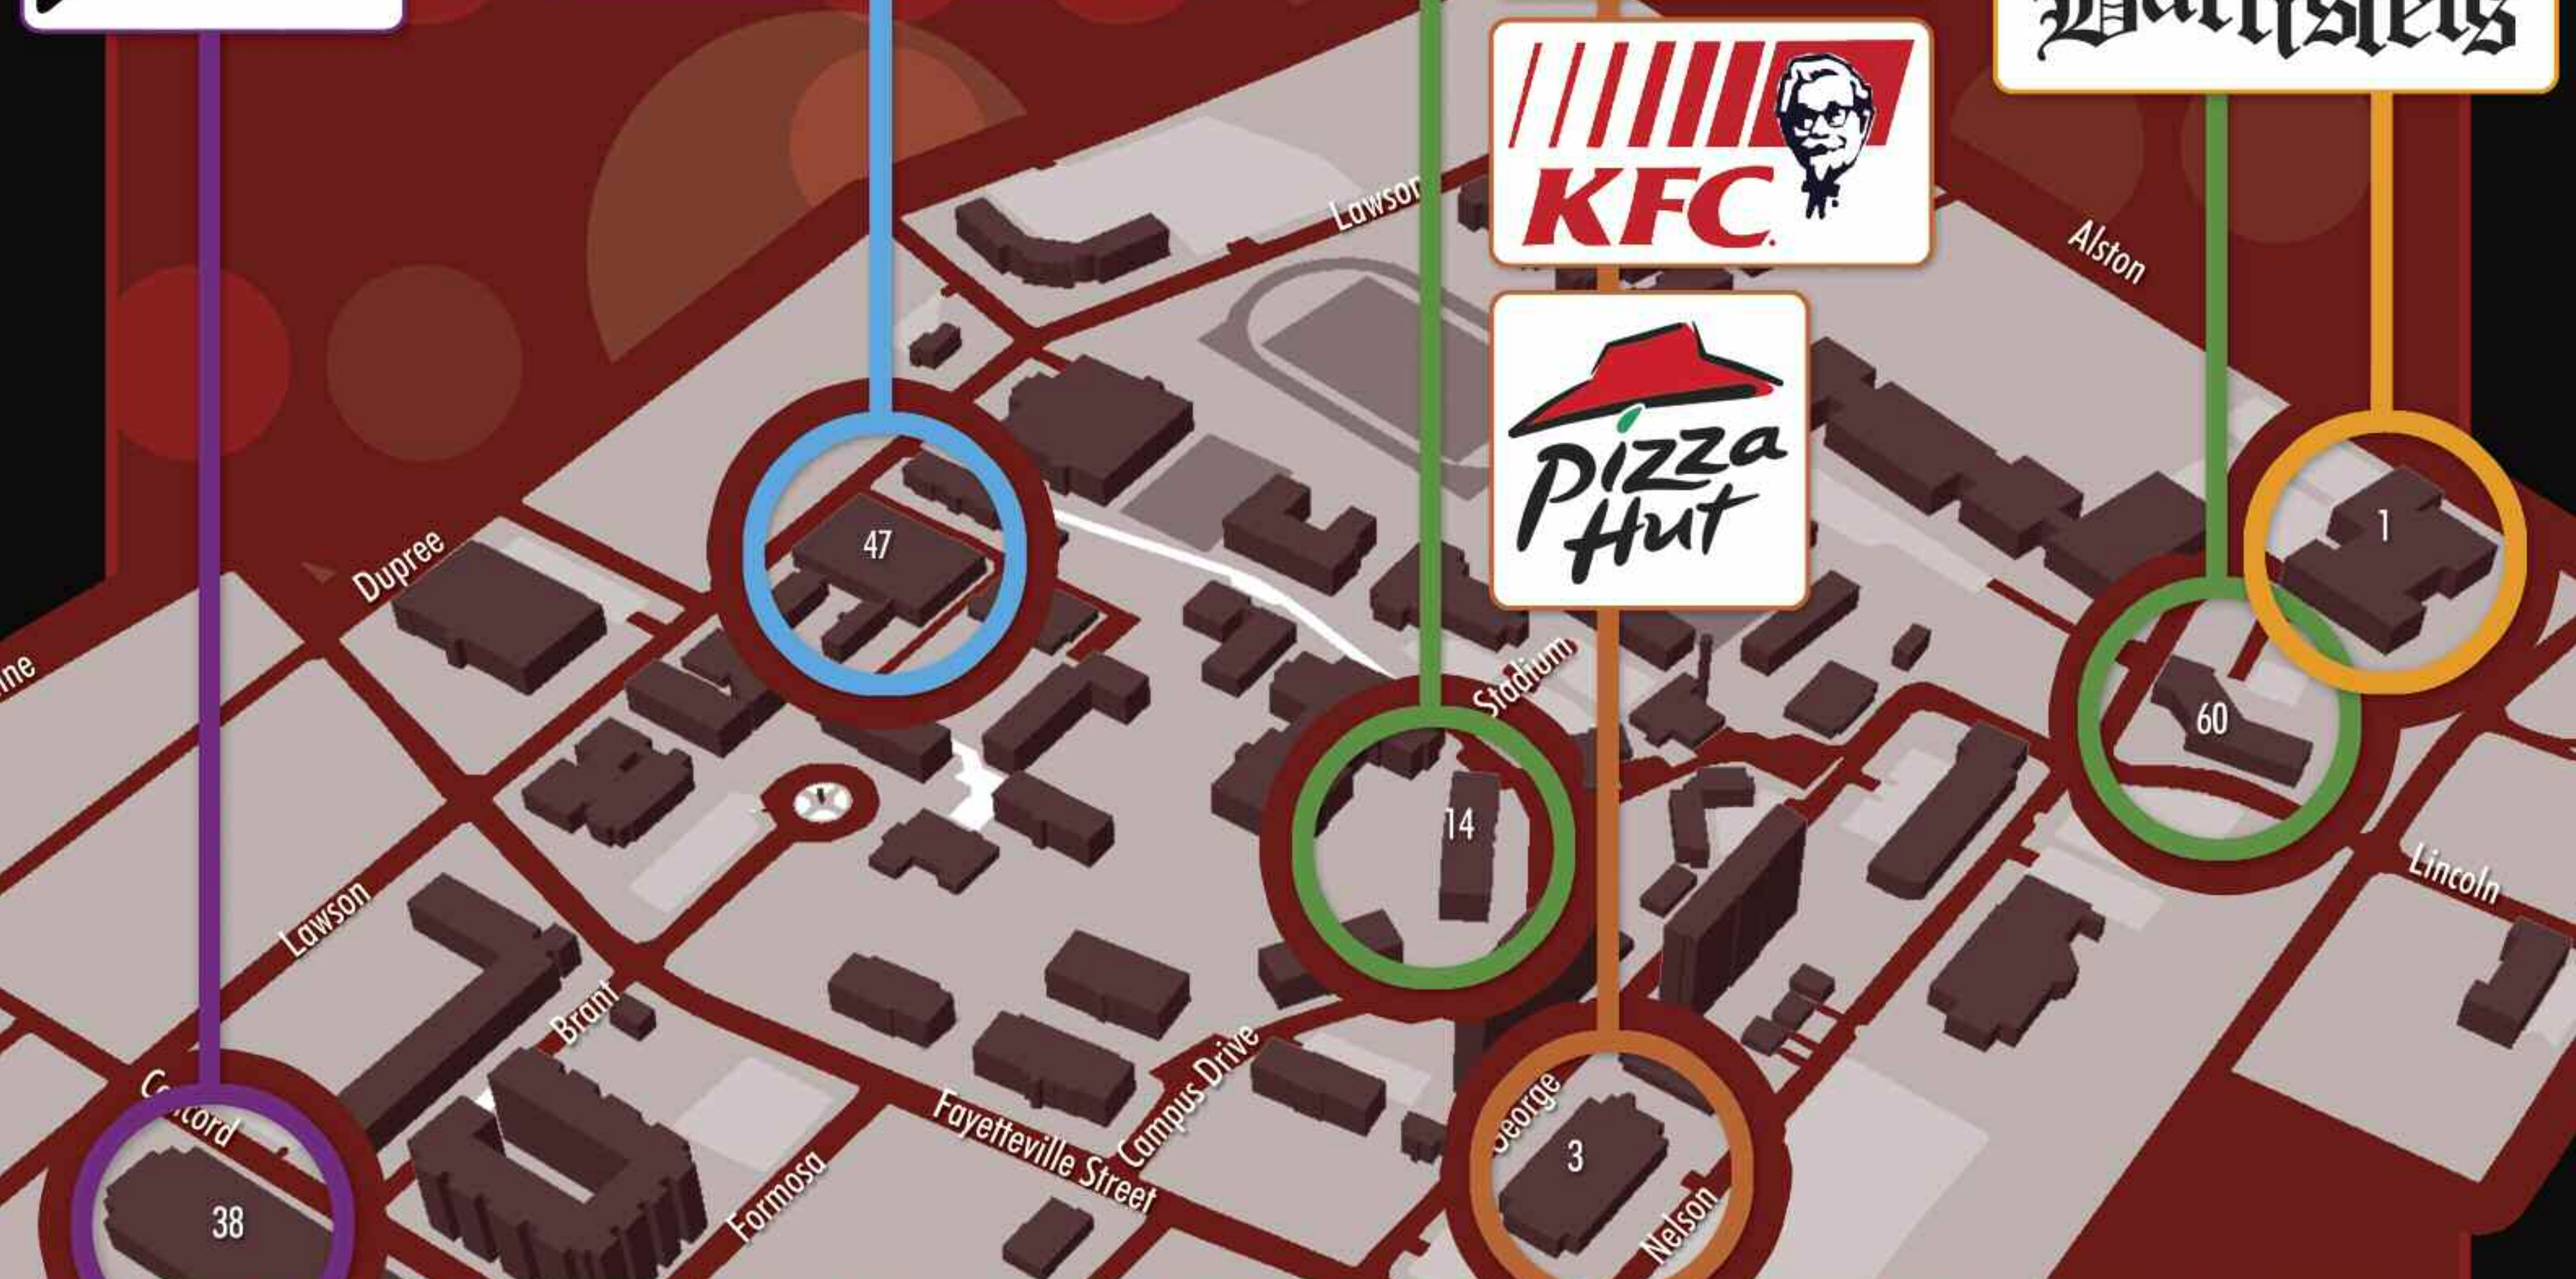

W.G. Pearson Dining Complex

Barristers

WHEN & WHERE TO EAT

W.G. PEARSON DINING COMPLEX

W.G. PEARSON DINING HALL (47)

Monday - Friday

Breakfast 7:00a.m.-9:30a.m.
Lunch 11:00a.m.-2:30p.m.
Dinner 5:00p.m.-8:00p.m.

Saturday - Sunday

Brunch 10:00a.m.-2:30p.m.
Dinner 5:00p.m.-7:00p.m.

FACULTY/STAFF DINING ROOM

Mon-Fri..... 11:00a.m.-2:30p.m.

SMART MARKET

Mon-Thur 10:00a.m.-12 midnight
Fri 10:00a.m.-8:00p.m.
Sat 10:00a.m.-3:00p.m.
Sun 1:00p.m.-6:00p.m.

SIMPLY TO GO

Mon-Fri 8:00a.m.-10:00p.m.

PEARSON WAY CAFÉ COMING SOON

THE EAGLES NEST FOOD COURT

KFC, A&W, Pizza Hut & Eagle Express
Alfonso Elder Student Union (3)

Monday-Thursday
8:00a.m.-9:00p.m.

Friday
8:00a.m.-5:00p.m.

JAZZMAN'S

Mary Townes Science Complex (38)
Monday-Friday 7:30a.m.-3:00p.m.

BARRISTERS

Albert Turner Law Building (1)
Monday, Tuesday & Thursday
8:00a.m.-7:00p.m.

Wednesday & Friday
8:00a.m.-2:00p.m.

CAFÉ A LA CART